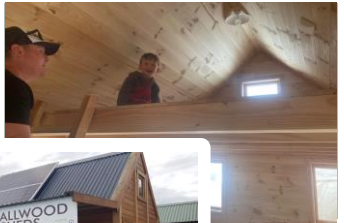

ALLWOOD PRODUCTS

ALLWOOD SHEDS

MEZZANINE FLOOR SLEEPOUT 4.8 x 2.8m

- Exterior either Oregon or Lawson Cypress
- T&G Floor
- Insulated (floor walls ceiling)
- Interior lining T&GV
- Electrical Hardware (Light & switch x2, 4 x Double plugs, Caravan plug, Switchboard & Electrical Wiring Cable)
- French Doors
- 4 x Opening Windows & 1x Mezz Window
- Colour Steel Roof (Standard Colours)
- Verandah and Deck 1.5m on 4.8m Front

Kitset price \$19,450.00 incl GST

Fully Assembled \$25,250.00 incl GST

Double Glazing Option -Extra \$2,112..00

Assembly available Nelson,
Christchurch, Wellington, and Auckland.
Freight Costs Additional